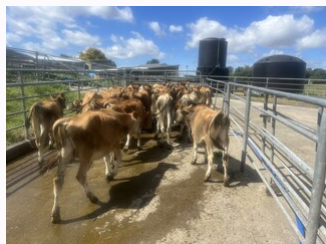

30 Weaner Jersey Bulls

Dairy / Service Bulls

<https://www.agonline.co.nz/listing/21044>

$650 / Head

Ref No. 01-021044

Views: 1658

CLOSING

04/08/2025 12:00 pm

REPS

Chris Ryan

07 8713313

027 243 1078

chrisryan@pggwrightson.co.nz

DELIVERY

Immediate

BREED
Jsy

TALLY
30

GENETICS
No

Good line of Jsy weaner bulls, ave weight 130 kg.

Stock data

Breed	Jsy	Average weight (Kg)	120
Weighed	Yes	Maximum weight (Kg)	151
Age group	8 - 12 months	Approx final tally (after sales & culls)	30

Breeding

Bull DNA tested	No	Bull BVD tested	No
DNA Profiled	No		

Health

TB status	C10

For assistance with Agonline, please email us at enquiries@agonline.co.nz