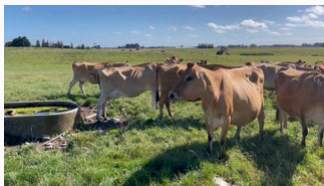

36 Elite High Production Jersey Cows, All InCalf to AB, BW 317, PW 347, RA100%

\$2,750 / Head

Ref No. 01-020819

Views: 894

Dairy / InCalf Cows

<https://www.agonline.co.nz/listing/20819>

CLOSING

10/07/2025 12:00 pm

027 583 3533

jcunninghame@pggwrightson.co.nz

BREED
Jsy

TALLY
36

BW
317

PW
347

GENETICS
No

Grand opportunity to buy 36- Elite 2–7-year-old high production Jersey Cows doing in excess of 500kgs MS, all scanned InCalf to 2- top AB sires Berkeley & Achievement. Herd has been in the top 10 Jsy herds for production in previous years CRV & LIC breeding.