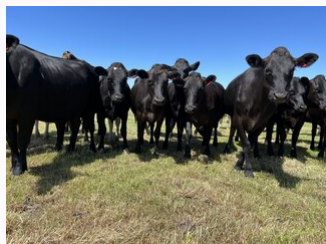

62 Crossbred InCalf Heifers, BW 395, PW 390

\$1,950 / Head

Dairy / InCalf Heifers

Ref No. 01-020500

<https://www.agonline.co.nz/listing/20500>

Views: 235

CLOSING

21/05/2025 12:00 pm

REPS

Nick Roberts

027 592 7567

Nick.Roberts@pggwrightson.co.nz

DELIVERY

Forward

BREED
Crossbred

TALLY
62

BW
395

PW
390

GENETICS
No

62 well figured and well grown Crossbred InCalf Heifers.

Stock data

Breed	Crossbred	Approx final tally (after sales & culls)	62
Farm Contour	Hilly		

Breeding

BW	395	PW	390
Rec anc%	98	Breeding background	LIC
No of weeks AI	1	Semen company	LIC
Pred. AI breed	Frsn	Breed NM	Hereford
Date bull removed	20 Dec 2024	Bull DNA tested	No
Bull BVD tested	Yes	Calving start	10 Jul 2025
Calving end	25 Sep 2025	DNA Profiled	No